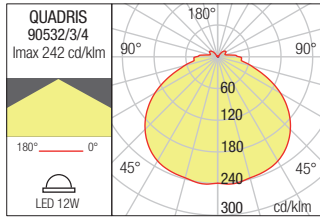

Code Finishing

- 90532** Sand White
- 90533** Dark Grey
- 90534** Corten

LED type	Input voltage	Power	CCT	Luminous Flux Source/system	CRI
SMD LED 2835, 33 pcs	220-240V	12W	3000K	1550/902 lm	80

WALL/CEILING LAMP • APLICĂ/PLAFONIERĂ