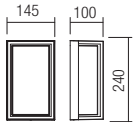

Code Finishing

- 90532** Sand White
- 90533** Dark Grey
- 90534** Corten

LED type	Input voltage	Power	CCT	Luminous Flux Source/system	CRI
SMD LED 2835, 33 pcs	220-240V	12W	3000K	1550/902 lm	80

WALL/CEILING LAMP • APLICĂ/PLAFONIERĂ